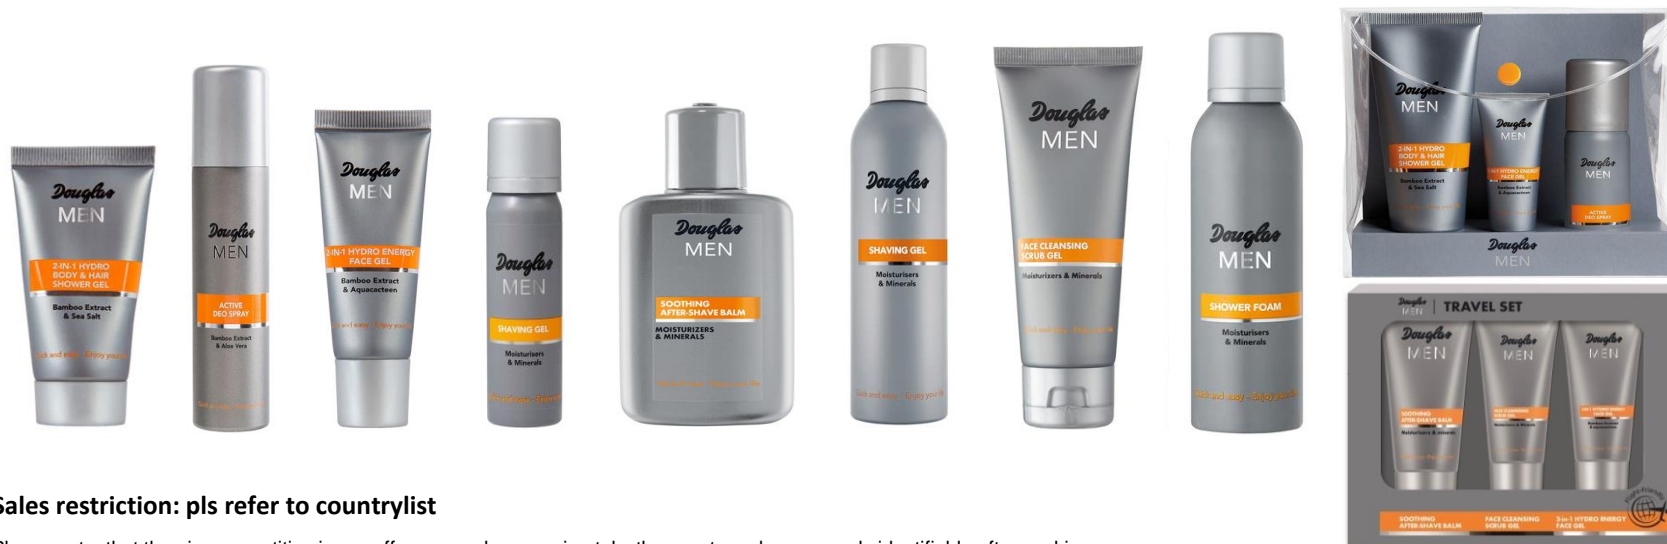

DOUGLAS MENCARE

Item No.	Product	Line	EAN	Made in	Available Stock (Pieces)	Regular Retail Price	Pieces per Euro Pallet
961016	2in1 BODY + HAIR SHOWER GEL 30 ML	BODY CARE	4036221602699	DE	102.722	2,99 €	8.232
964331	ACTIVE DEO SPRAY 50 ML	BODY CARE	4036221602705	AT	92.351	3,99 €	4.800
961031	2-IN-1 ENERGY FACE GEL 25 ML	SHAVING	4036221602712	DE	80.568	5,99 €	5.940
839254	ACTIVE DEO SPRAY 150 ML	BODY CARE	4036221081241	EU	9.371	9,99 €	1.536
979719	AFTER SHAVE BALM 100 ML	SHAVING	4036221604280	ES	13.104	17,99 €	2.520
979713	MEN EXFOLIATING FACE GEL 75 ML	CLEANSING	4036221602927	ES	20.414	9,99 €	2.592
951014	SHAVING GEL 200 ML	SHAVING	4036221602248	DE	10.576	9,99 €	864
017461	SHAVING GEL 50 ML	FACE CARE	4036221606239	ES	47.539	3,99 €	4.536
980147	SHOWER FOAM 200 ML	BODY CARE	4036221604297	ES	11.500	8,99 €	1.320
999951	TRAVEL SET 3PCS: AFTER SHAVE BALM 50 ML, FACE CLEANSING GEL 30 ML, HYDRO ENERGY FACE GEL 25 ML	FACE CARE	4036221606345	ES	56.839	14,99 €	714
896861	STARTER SET 3PCS: 2IN1 BODY+HAIR SHOWER GEL 100 ML, ACTIVE DEO SPRAY 50 ML, 2IN1 HYDRO ENERGIE FACE GEL 25 ML	MOISTURISING	4036221081302	DE	97.753	12,99 €	504

Total available pallets: 369

542.737

7,76 €

Sales restriction: pls refer to countrylist

Please note, that the given quantities in our offers are only approximately; the exact numbers are only identifiable after packing.