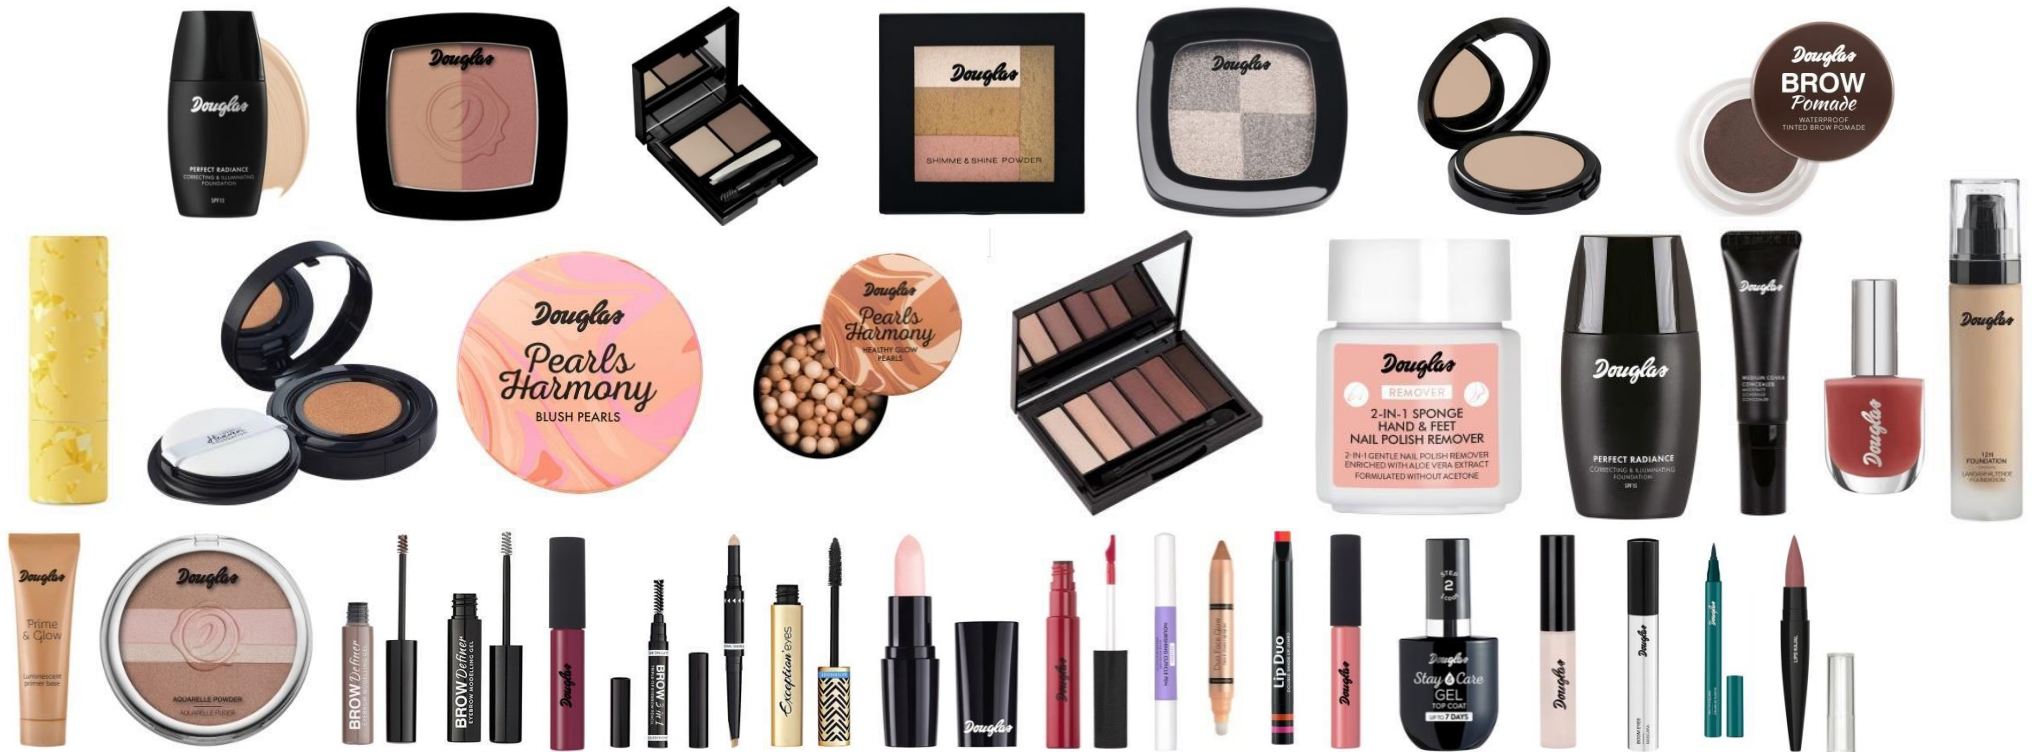

DOUGLAS MAKE UP

Item No.	Product	Line	EAN	Made in	Available Stock (Pieces)	Regular Retail Price	Pieces per Euro Pallet
973493	HAND+FEET REMOVER 100 ML	REMOVER	4036221930655	FR	10.758	7,99 €	2.508
925435	LUMINOUS EFFECT 9 G	SHIMMER+SHINE	4036221924036	IT	31.607	17,99 €	7.560
925434	HOLIDAYS EFFECT 9 G	SHIMMER+SHINE	4036221924029	IT	18.050	17,99 €	7.560
967552	MINI MAKE UP SET 6PCS SET INCL BAG	SPECIALS	4036221929901	CN	53.855	19,99 €	1.296

Total available pallets: 731

3.511.267 12,67 €

sample pictures

Sales restriction: pls refer to countrylist

Please note, that the given quantities in our offers are only approximately; the exact numbers are only identifiable after packing.